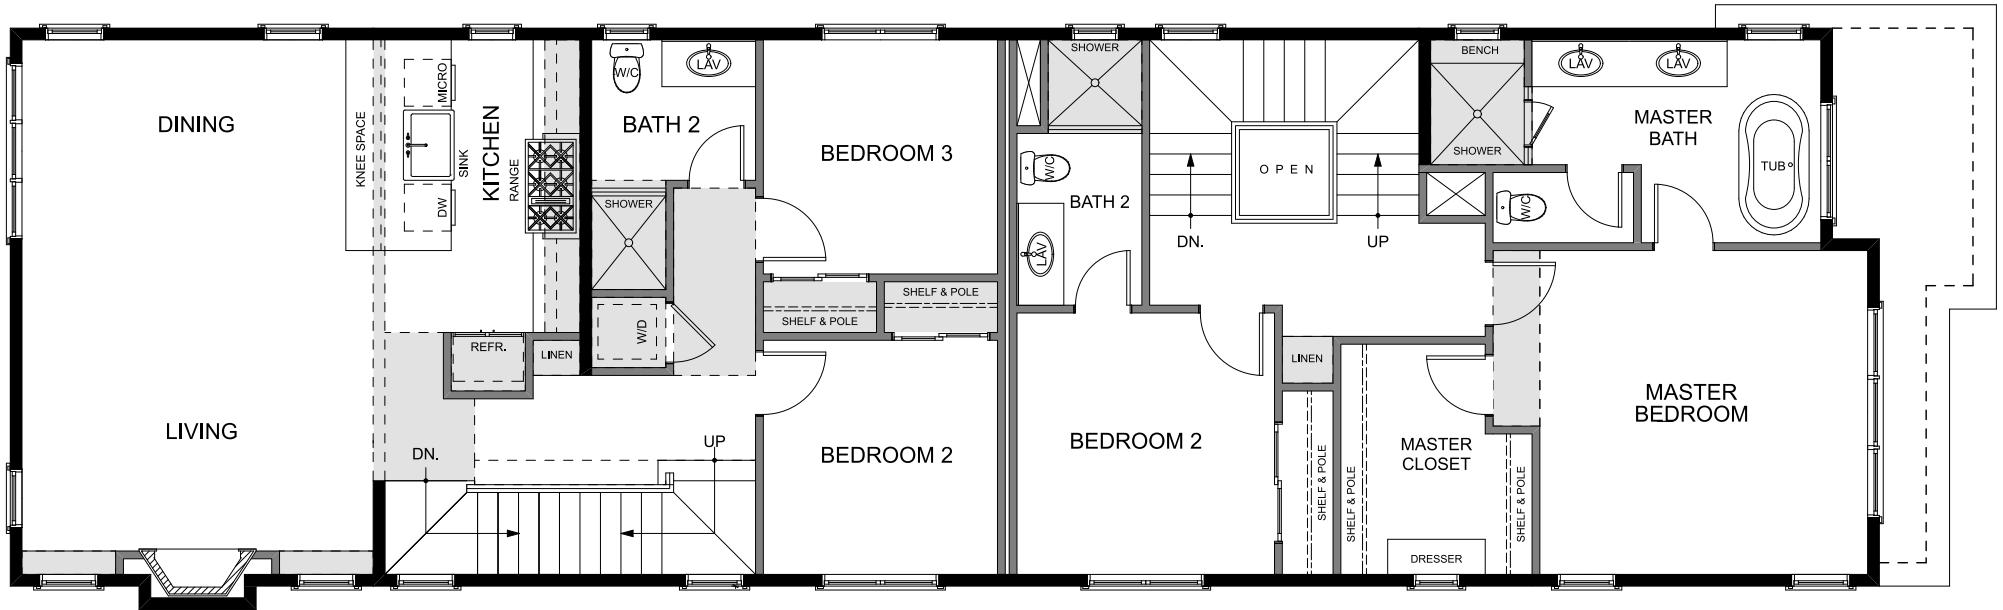

411 39TH STREET - LOWER LEVEL

411 39th Street
Newport Beach, CA 92663

SAILHOUSE

sailhouse.com
949.281.6044

411 39TH STREET - UPPER LEVEL

411 39TH STREET - THIRD LEVEL